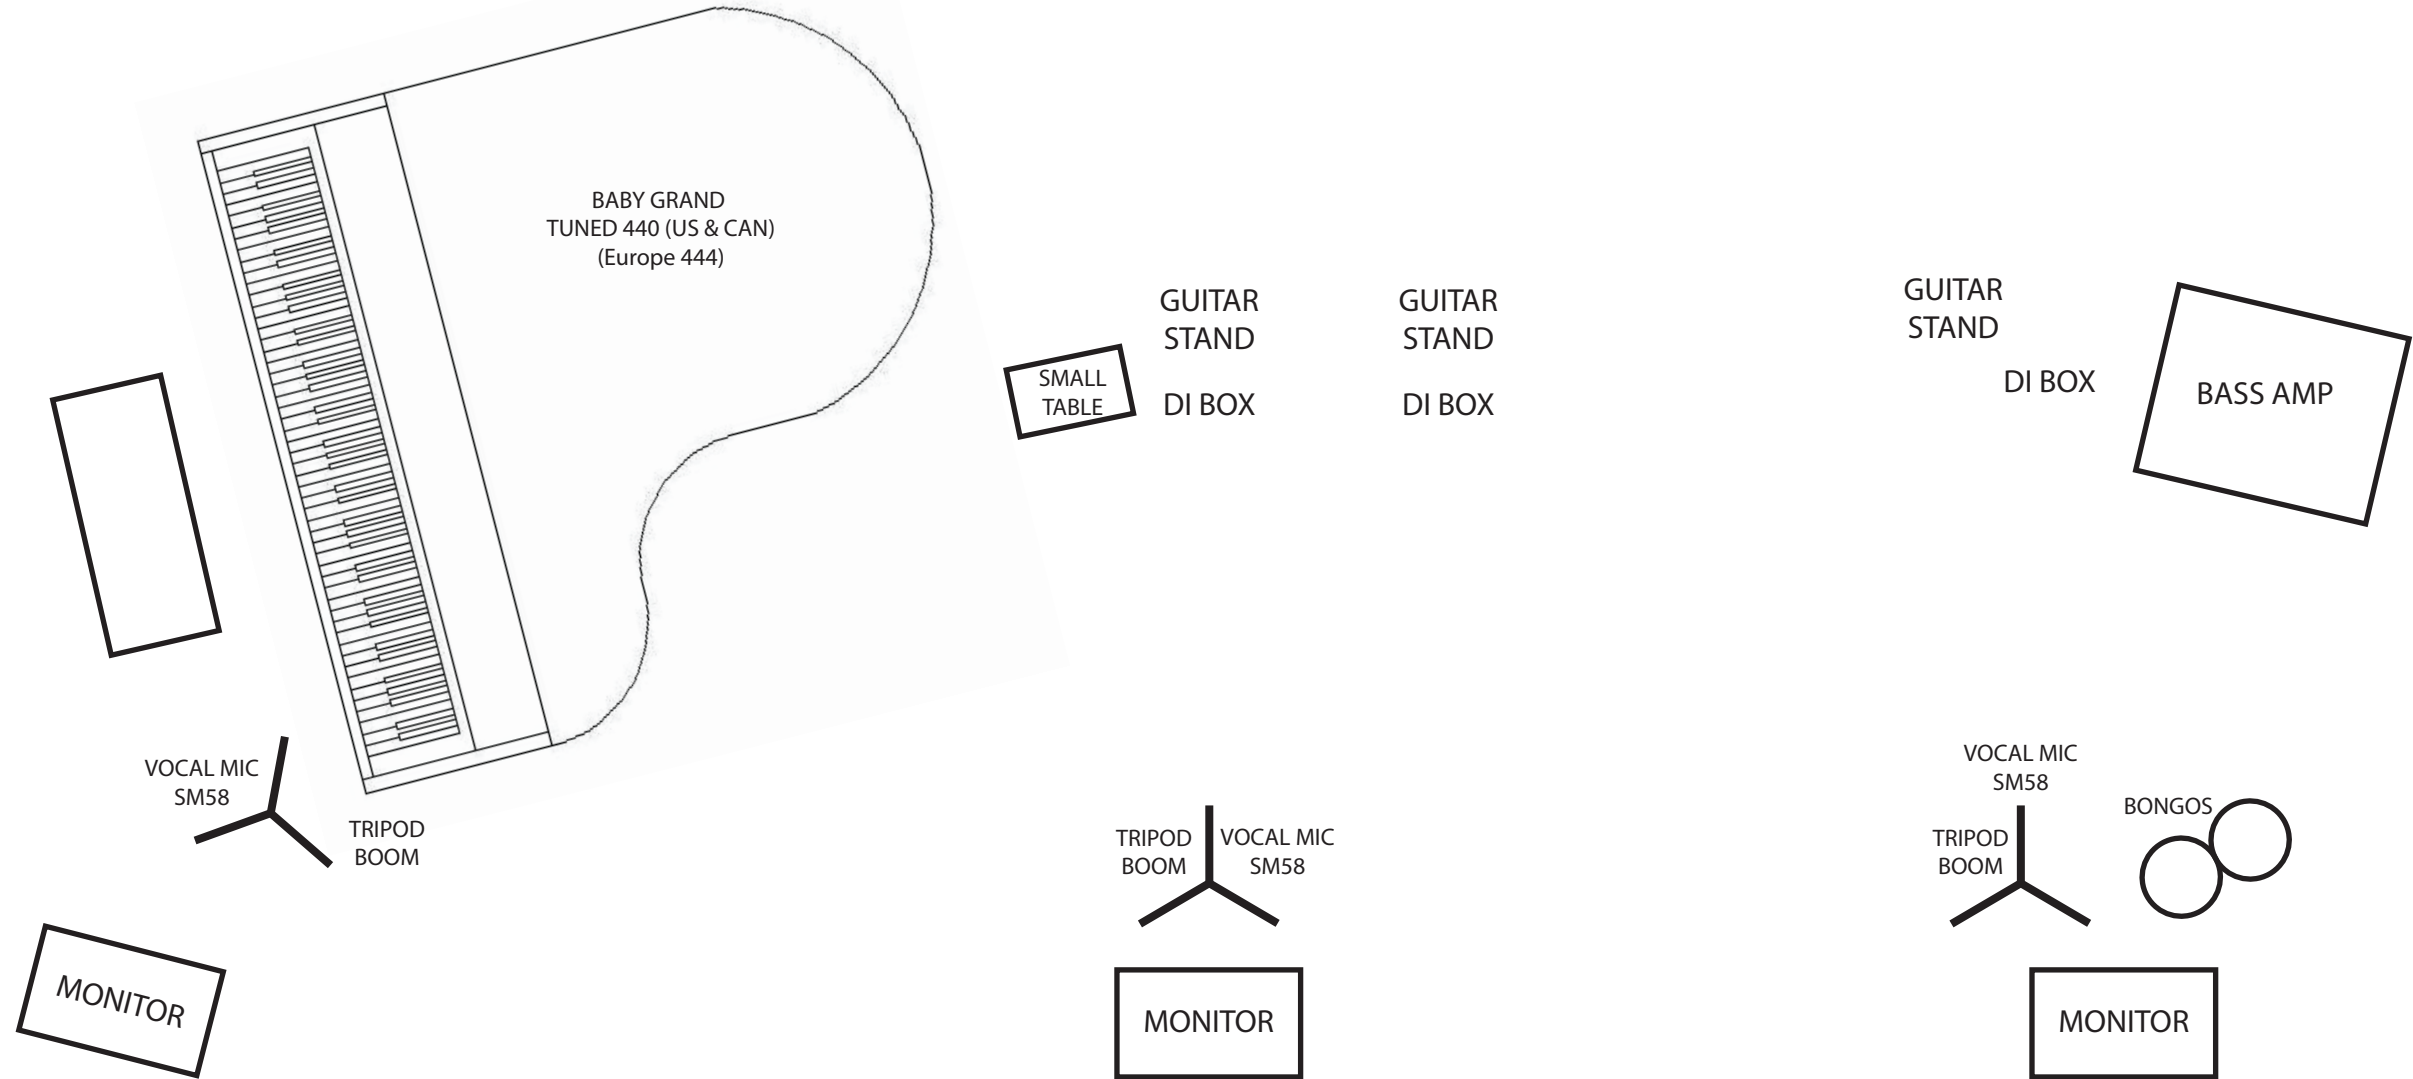

# AVENUE B STAGE PLOT

Not to scale

Plot may be condensed into smaller footprint if needed. Final placement of piano onstage will be determined by Jed Moss.